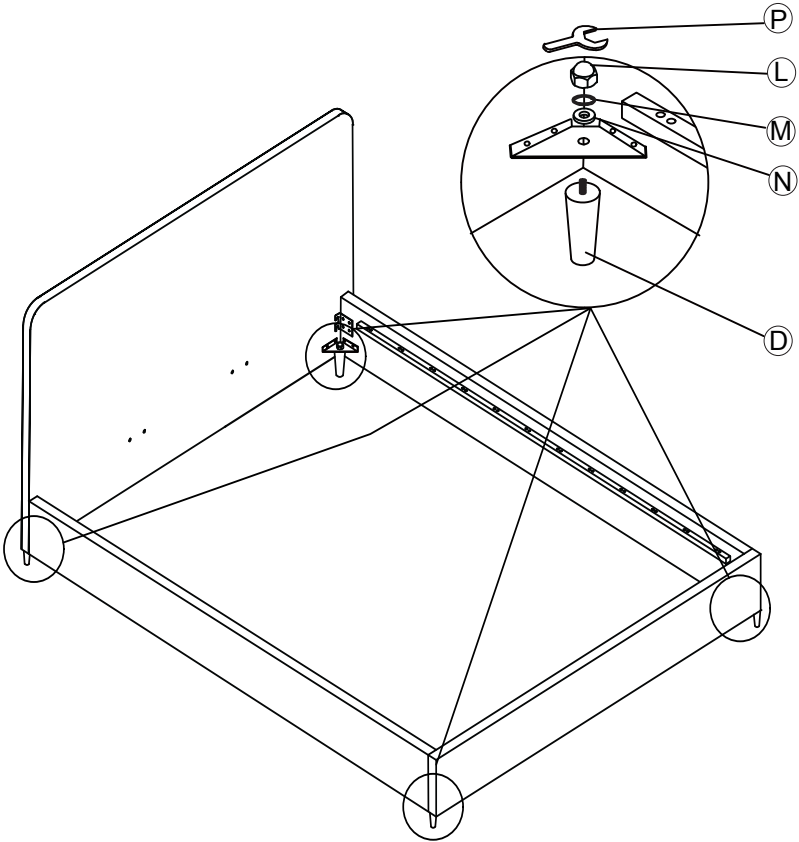

O x1

ø10x4.5mm

P x1
ø70x25mm

1

5

13x

Max 500 Kg

Kave