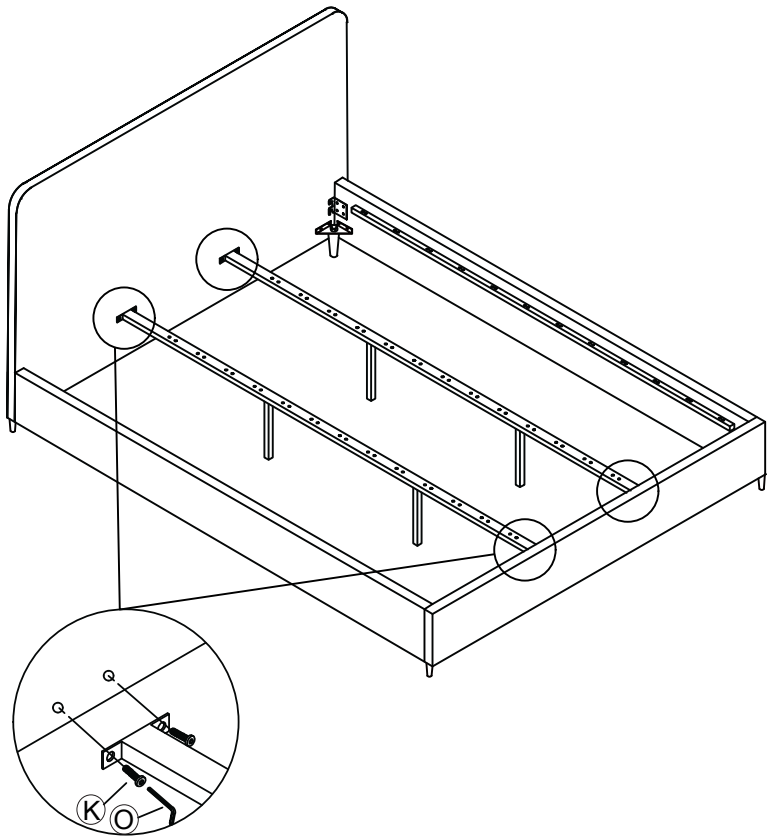

O x1

ø10x4.5mm

P x1
ø70x25mm

1

5

13x

Max 500 Kg

Kave