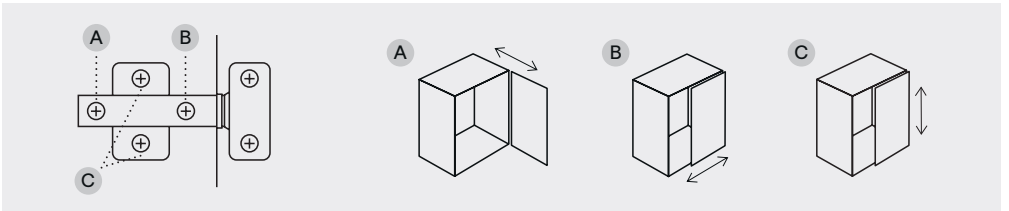

Selven

Kave

ED01

30 min

x2

x2

x1

A x1

B x2

C x1

D x4

ø90x45x20mm

E x2

ø2040x40x20mm

F x4

ø180x120x30mm

G x26

ø55x46x10mm

H x26

ø55x33x10mm

I x39

ø608x55x10mm

J x4

ø187x75x30mm

O x1

ø10x4.5mm

P x1
ø70x25mm

1

5

13x

Max 500 Kg

Kave