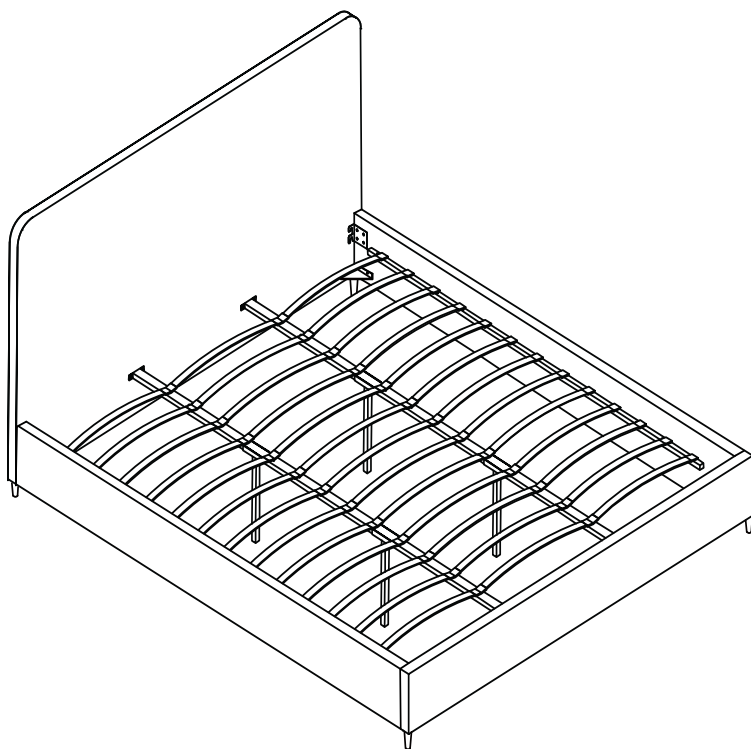

Selven

Kave

ED01

30 min

x2

x2

x1

A x1

B x2

C x1

D x4

ø90x45x20mm

E x2

ø2040x40x20mm

F x4

ø180x120x30mm

G x26

ø55x46x10mm

H x26

ø55x33x10mm

I x39

ø608x55x10mm

J x4

ø187x75x30mm

O x1

ø10x4.5mm

P x1
ø70x25mm

1

5

13x

Max 500 Kg

Kave