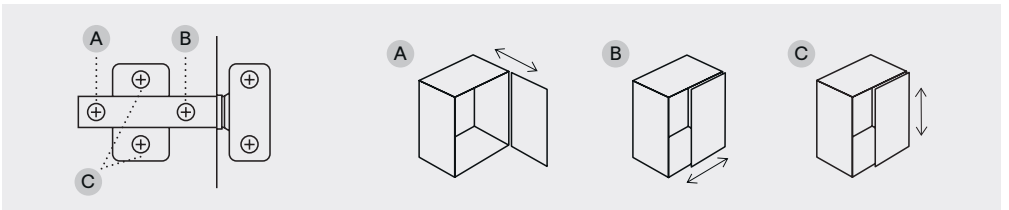

Selven

Kave

ED01

30 min

x2

x2

x1

A x1

B x2

C x1

D x4

ø90x45x20mm

E x1

ø2040x40x20mm

F x2

ø180x120x30mm

G x13

ø55x46x10mm

H x26

ø55x33x10mm

I x26

ø765x55x10mm

J x4

ø187x75x30mm

O x1

ø10x4.5mm

P x1
ø70x25mm

1

5

Max 500 Kg

Kave

Julià Grup Furniture Solutions S.L.