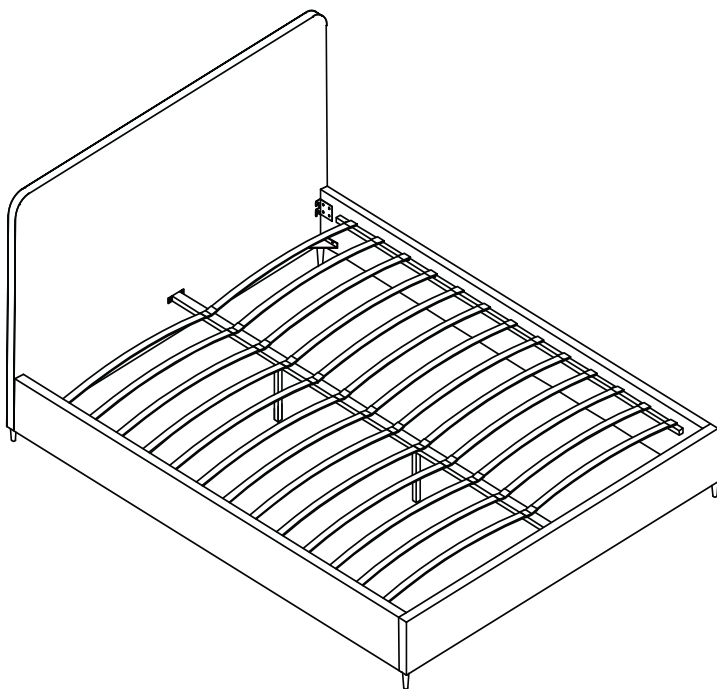

Selven

Kave

ED01

30 min

x2

x2

x1

A x1

B x2

C x1

D x4

ø90x45x20mm

E x1

ø2040x40x20mm

F x2

ø180x120x30mm

G x13

ø55x46x10mm

H x26

ø55x33x10mm

I x26

ø765x55x10mm

J x4

ø187x75x30mm

O x1

ø10x4.5mm

P x1
ø70x25mm

1

5

Max 500 Kg

Kave

Julià Grup Furniture Solutions S.L.