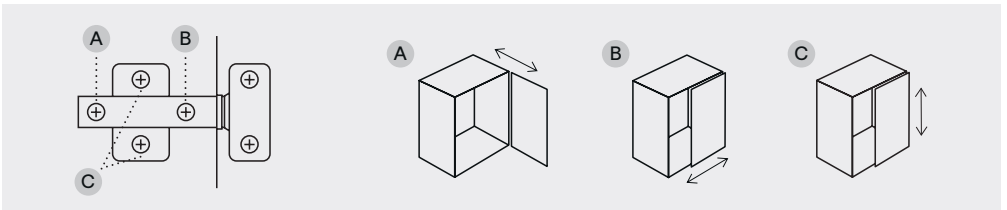

Selven

Kave

ED01

30 min

x2

x2

x1

A x1

B x2

C x1

D x4

ø90x45x20mm

E x1

ø2040x40x20mm

F x2

ø180x120x30mm

G x13

ø55x46x10mm

H x26

ø55x33x10mm

I x26

ø815x55x10mm

J x4

ø187x75x30mm

O x1

ø10x4.5mm

P x1
ø70x25mm

1

5

Max 500 Kg

Kave

Julià Grup Furniture Solutions S.L.