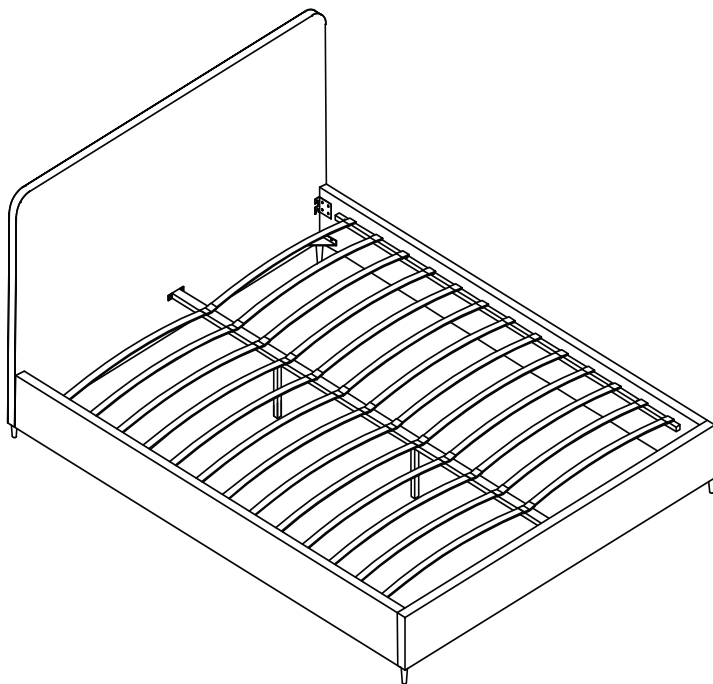

Selven

Kave

ED01

30 min

x2

x2

x1

A x1

B x2

C x1

D x4

ø90x45x20mm

E x1

ø2040x40x20mm

F x2

ø180x120x30mm

G x13

ø55x46x10mm

H x26

ø55x33x10mm

I x26

ø815x55x10mm

J x4

ø187x75x30mm

O x1

ø10x4.5mm

P x1
ø70x25mm

1

5

Max 500 Kg

Kave

Julià Grup Furniture Solutions S.L.