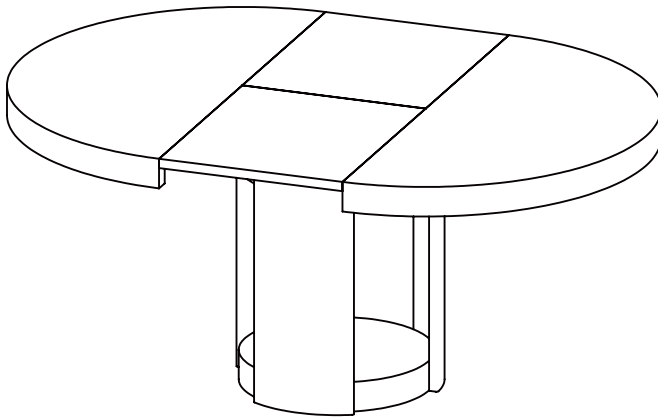

Artis

Kave

ED01

30 min

x3

x2

① x1

② x3

③ x1

④ x1

⑤ x1

Ax4
M8x90mm

Bx4
M8x16 mm

Cx22
M8

Dx1
M5

Ex18
M8x50mm