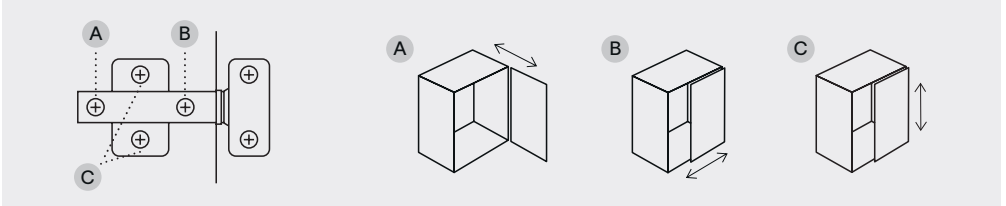

Artis

Kave

ED01

30 min

x3

x2

① x1

② x3

③ x1

④ x1

⑤ x1

Ax4
M8x90mm

Bx4
M8x16 mm

Cx22
M8

Dx1
M5

Ex18
M8x50mm