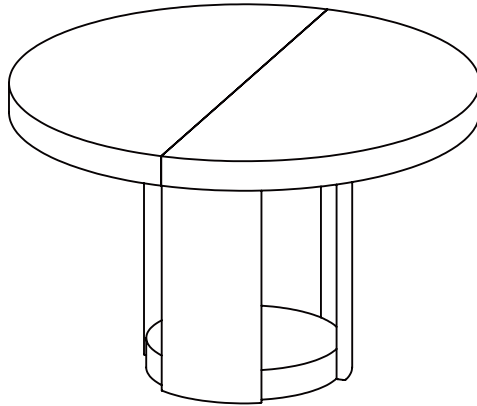

Artis

Kave

ED01

30 min

x3

x2

① x1

② x3

③ x1

④ x1

⑤ x1

Ax4
M8x90mm

Bx4
M8x16 mm

Cx22
M8

Dx1
M5

Ex18
M8x50mm