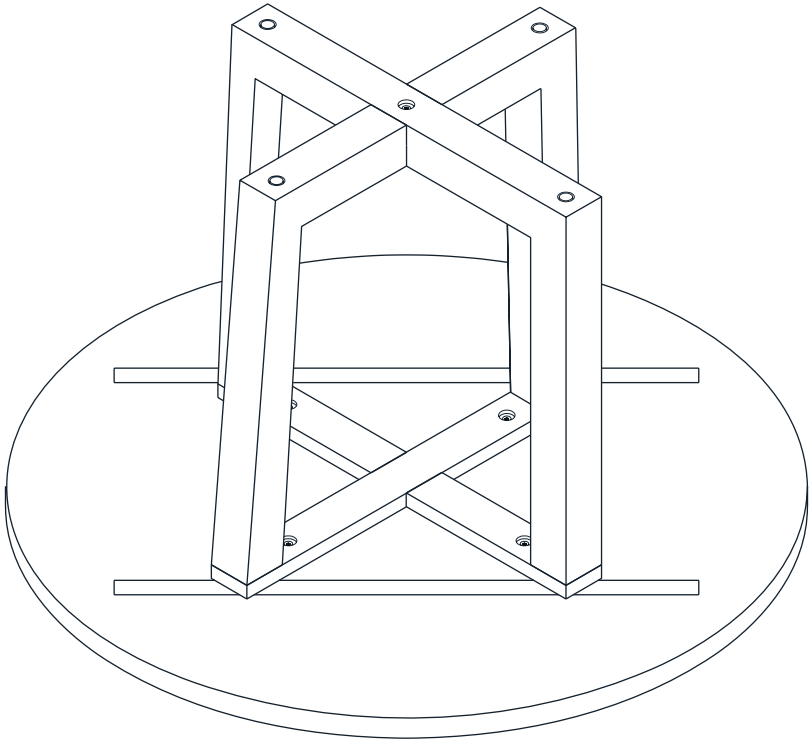

C x1

D x7
M8x25mm

E x7
M8x40mm

F x1
5mm

2

4

Max 120 Kg

Kave