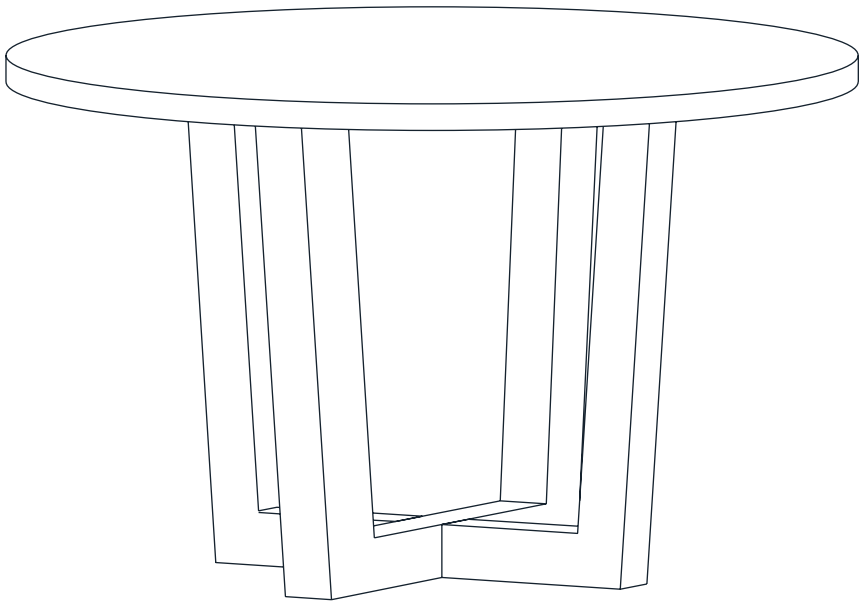

C x1

D x7
M8x25mm

E x7
M8x40mm

F x1
5mm

2

4

Max 120 Kg

Kave