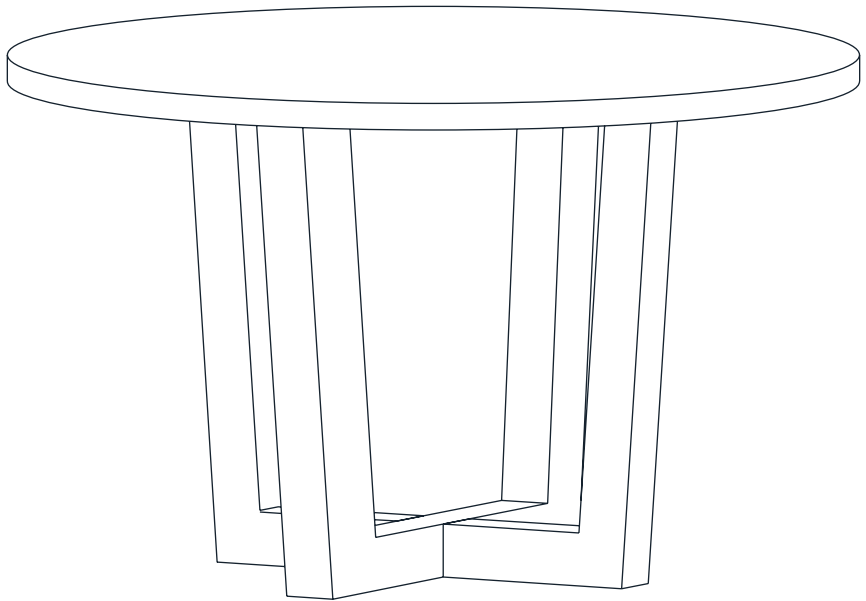

Nahla

Kave

ED01