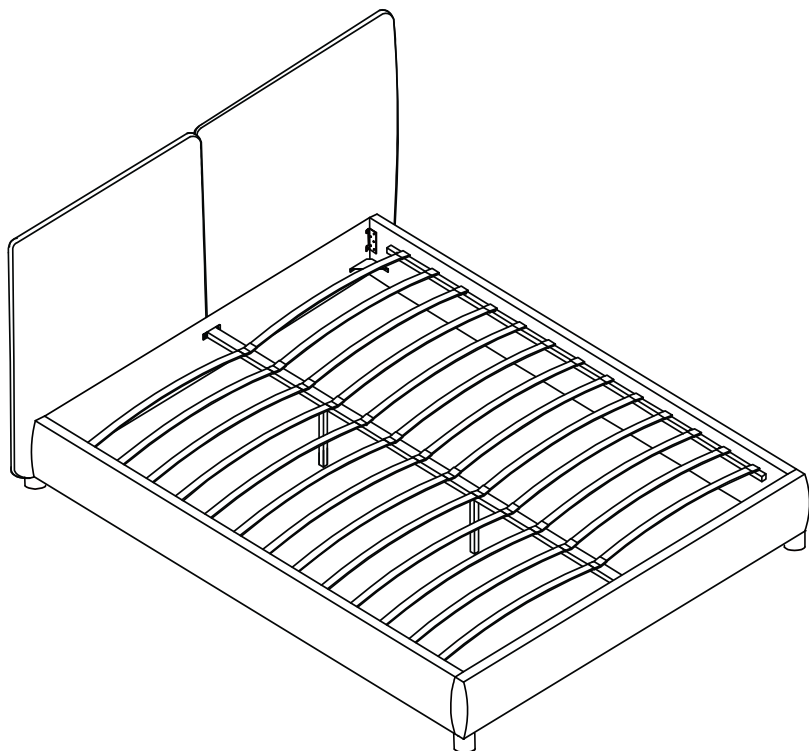

Elerio

Kave

ED01

30 min

x2

x2

x1

A x1

B x2

C x1

D x4

ø50x40x40mm

E x1

ø2020x40x20mm

F x2

ø200x120x30mm

G x13

ø55x46x10mm

H x26

ø55x33x10mm

I x26

ø805x55x10mm

J x2

ø187x75x30mm

O x1

ø10x4.5mm

P x1
ø70x25mm

1

5

 
Max 500 Kg

Kave

Julià Grup Furniture Solutions S.L.