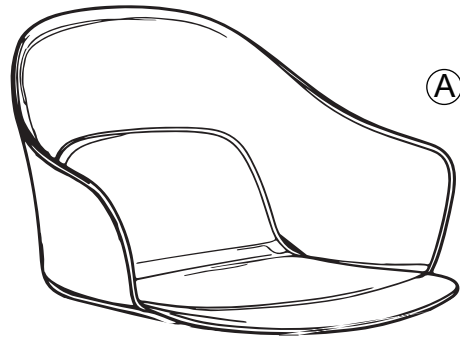

C x4
6x16mm

D x4
M6

E x4
6x18x2mm

F x1
M4

1

365days

A rectangular box containing three icons: a screw, a recycling symbol (three chasing arrows forming a triangle), and a circular arrow with the text "365days" inside it.

Max 110 Kg

A rectangular box containing a weight scale icon (a square with a circle on top) and the text "Max 110 Kg" below it.

Kave

Julià Grup Furniture Solutions S.L.

B-17616277

Pol. Ind. Bosc d'en Cuca
C/ Tallers, 14. 17410 Sils, Spain
contact@kavehome.com