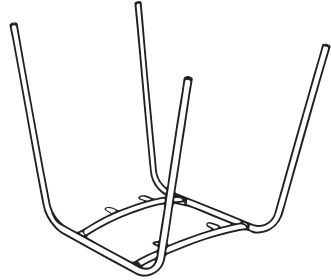

Sanile

Kave

ED01

10 min

x1

x1

A x1

B x1

C x4
6x16mm

D x4
M6

E x4
6x18x2mm

F x1
M4

1

365days

A rectangular box containing three icons: a screw, a recycling symbol (three chasing arrows forming a triangle), and a circular arrow with the text "365days" inside it.

Max 110 Kg

A rectangular box containing a weight scale icon (a square with a circle on top) and the text "Max 110 Kg" below it.

Kave

Julià Grup Furniture Solutions S.L.

B-17616277

Pol. Ind. Bosc d'en Cuca
C/ Tallers, 14. 17410 Sils, Spain
contact@kavehome.com