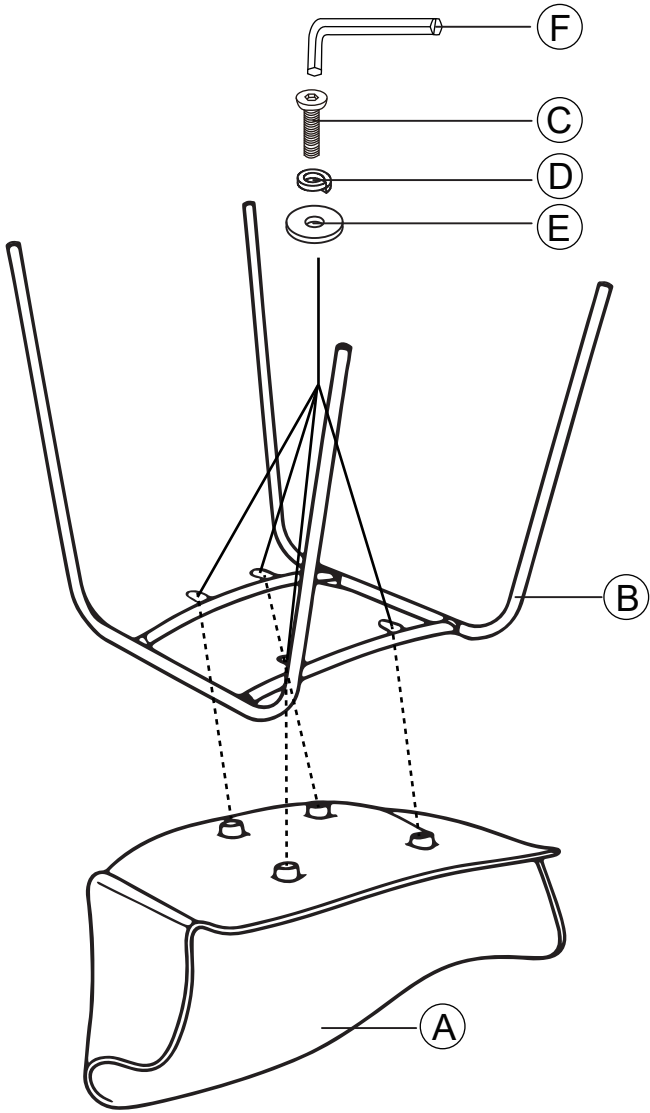

C x4
6x16mm

D x4
M6

E x4
6x18x2mm

F x1
M4

1

365days

A rectangular box containing three icons: a screw, a recycling symbol (three chasing arrows forming a triangle), and a circular arrow with the text "365days" inside it.

Max 110 Kg

A rectangular box containing a weight scale icon (a square with a circle on top) and the text "Max 110 Kg" below it.

Kave

Julià Grup Furniture Solutions S.L.

B-17616277

Pol. Ind. Bosc d'en Cuca
C/ Tallers, 14. 17410 Sils, Spain
contact@kavehome.com