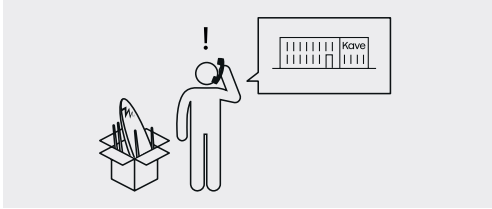

Debari

Kave

ED01

10 min

x1

x1

A x1

B x1

3

365days

A rectangular box containing three icons: a screw on the left, a recycling symbol in the center, and a circular arrow with the text "365days" on the right.

Max 110 Kg

A rectangular box containing a weight scale icon with the letters "KG" on it, and the text "Max 110 Kg" below it.