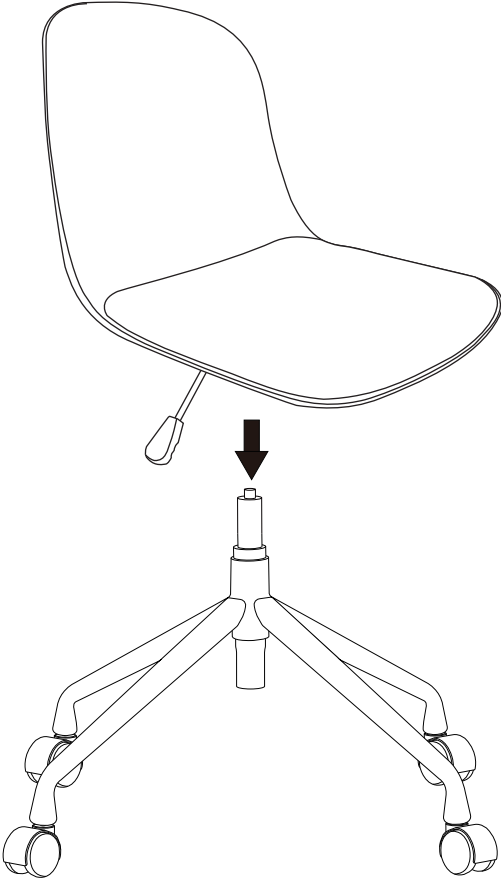

C x1

D x1

E x4
6x16mm

F x4
M6

G x4
6x18x2mm

H x1
M4

I x4

1

3

365days

A rectangular box containing three icons: a screw on the left, a recycling symbol in the center, and a circular arrow with the text "365days" on the right.

Max 110 Kg

A rectangular box containing a weight scale icon with the letters "KG" on it, and the text "Max 110 Kg" below it.