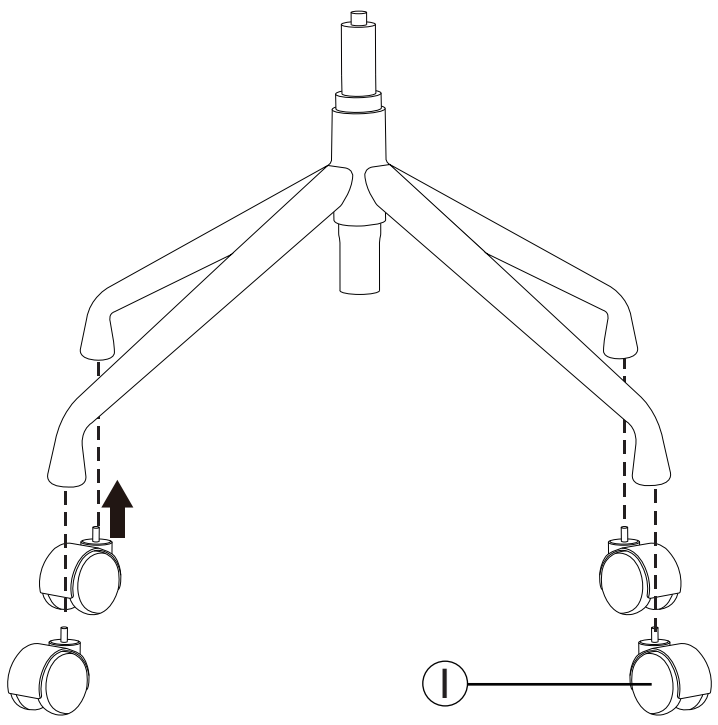

C x1

D x1

E x4
6x16mm

F x4
M6

G x4
6x18x2mm

H x1
M4

I x4

1

3

365days

A rectangular box containing three icons: a screw on the left, a recycling symbol in the center, and a circular arrow with the text "365days" on the right.

Max 110 Kg

A rectangular box containing a weight scale icon with the letters "KG" on it, and the text "Max 110 Kg" below it.