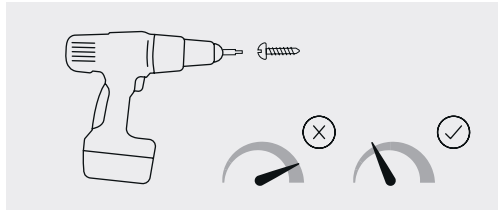

Debari

Kave

ED01

10 min

x1

x1

A x1

B x1

3

365days

A rectangular box containing three icons: a screw on the left, a recycling symbol in the center, and a circular arrow with the text "365days" on the right.

Max 110 Kg

A rectangular box containing a weight scale icon with the letters "KG" on it, and the text "Max 110 Kg" below it.