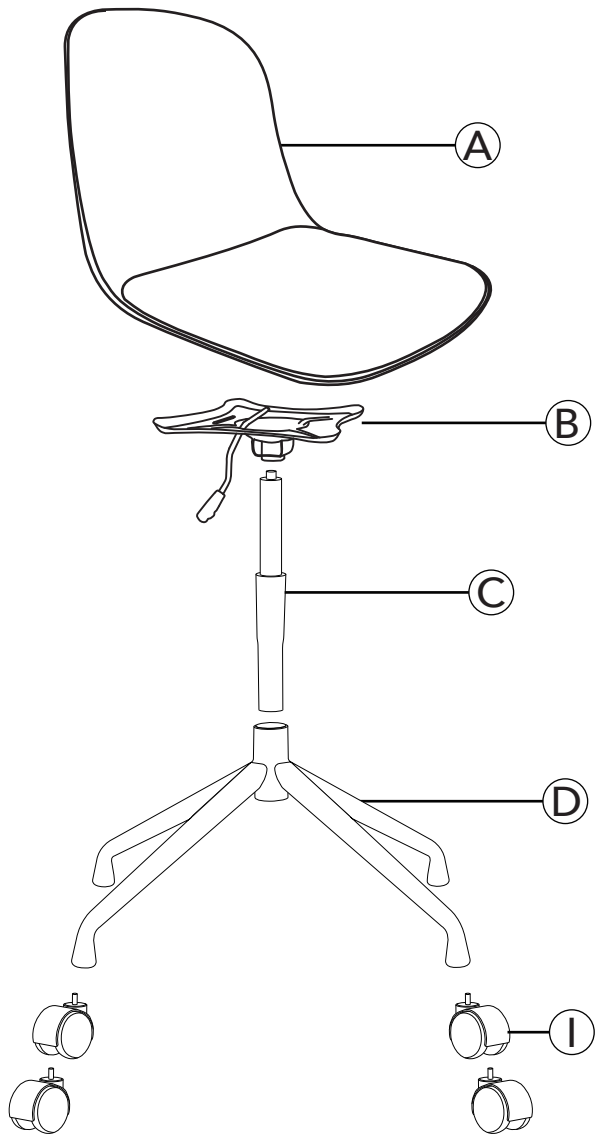

C x1

D x1

E x4
6x16mm

F x4
M6

G x4
6x18x2mm

H x1
M4

I x4

1

3

365days

A rectangular box containing three icons: a screw on the left, a recycling symbol in the center, and a circular arrow with the text "365days" on the right.

Max 110 Kg

A rectangular box containing a weight scale icon with the letters "KG" on it, and the text "Max 110 Kg" below it.