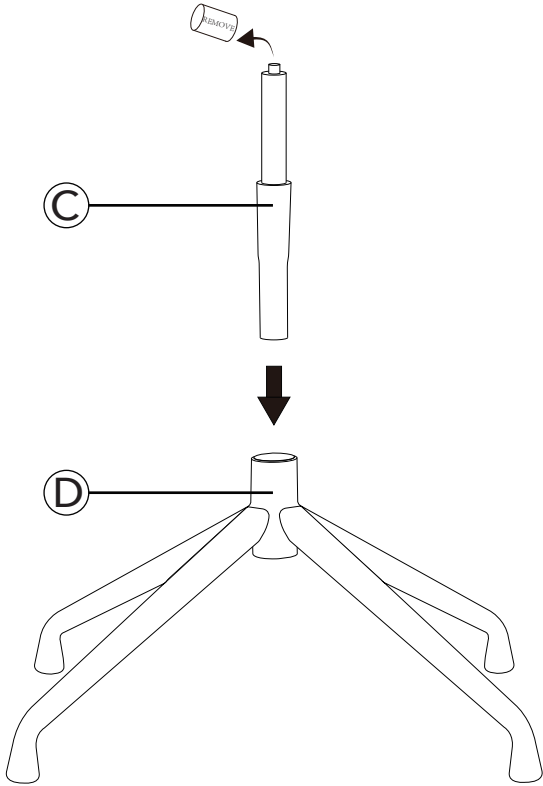

C x1

D x1

E x4
6x16mm

F x4
M6

G x4
6x18x2mm

H x1
M4

I x4

1

3

365days

A rectangular box containing three icons: a screw on the left, a recycling symbol in the center, and a circular arrow with the text "365days" on the right.

Max 110 Kg

A rectangular box containing a weight scale icon with the letters "KG" on it, and the text "Max 110 Kg" below it.