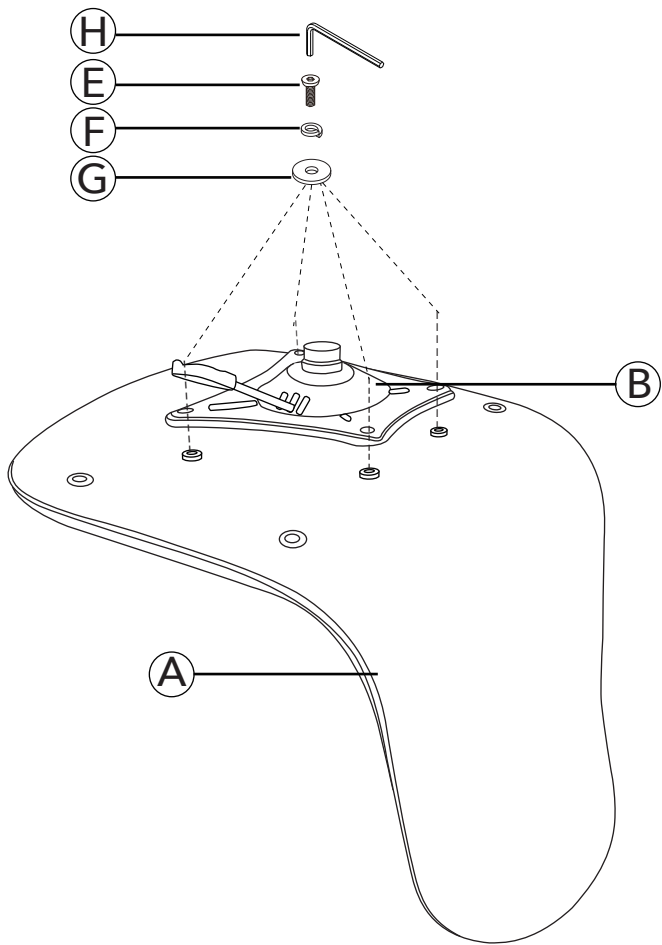

C x1

D x1

E x4
6x16mm

F x4
M6

G x4
6x18x2mm

H x1
M4

I x4

1

3

365days

A rectangular box containing three icons: a screw on the left, a recycling symbol in the center, and a circular arrow with the text "365days" on the right.

Max 110 Kg

A rectangular box containing a weight scale icon with the letters "KG" on it, and the text "Max 110 Kg" below it.