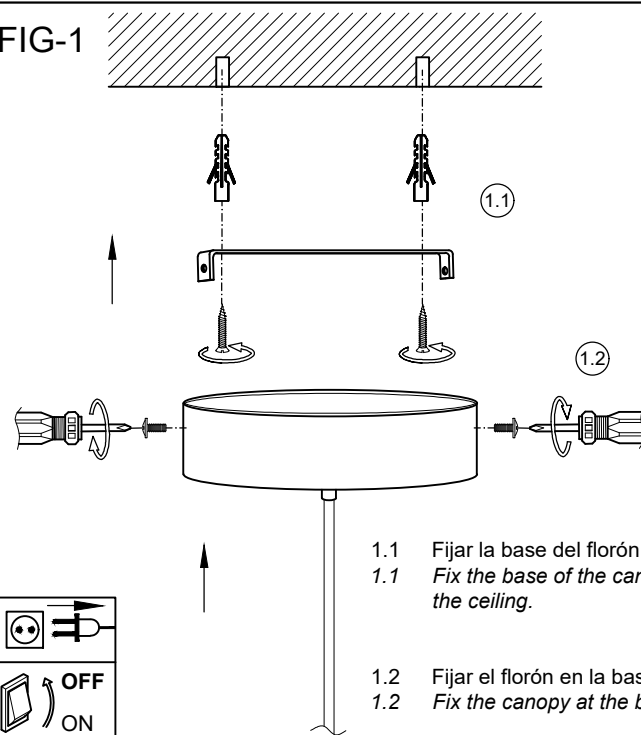

Do not use the product near water or in damp place, and never spray any liquid onto the product.

BOW 31130-

FIG-1

FIG-2

Para tensar el cable, presione el escañacables y luego desplácelo.

To adjust the height, press on the gripblock and then move it.

FIG-3

Enchufar la luminaria a la corriente (110-240V).
Plug the luminaire into the current (110-240V).

Puede regular la potencia del flujo de luz con el dimmer.
You can regulate the power of the light flow with the dimmer.