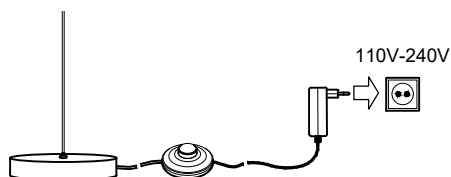

Do not use the product near water or in damp place, and never spray any liquid onto the product.

BOW 31130-

FIG-1

FIG-2

Para tensar el cable, presione el escañacables y luego desplácelo.

To adjust the height, press on the gripblock and then move it.

FIG-3

Enchufar la luminaria a la corriente (110-240V).
Plug the luminaire into the current (110-240V).

Puede regular la potencia del flujo de luz con el dimmer.
You can regulate the power of the light flow with the dimmer.