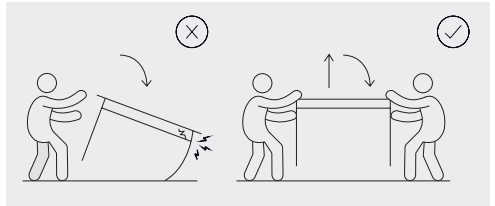

Arino

10 min

x1

x1

A x1

B x1

C x6
M6x35mm

D x6