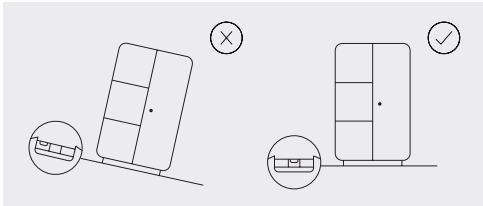

Arino

10 min

x1

x1

A x1

B x1

C x6
M6x35mm

D x6