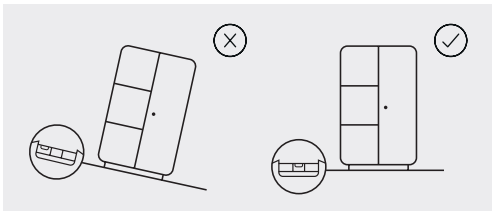

Granite Bench

5 min

x1

x1

A x1

B x1

C x5
M6x40mm

D x5
ø14x6x1.5mm