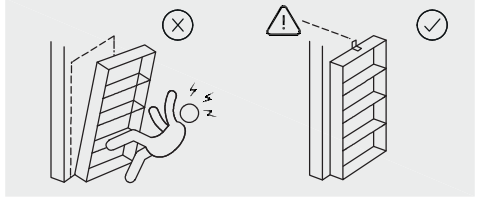

Helvine

Kave

ED01

45 min

x3

x2

x1

x1