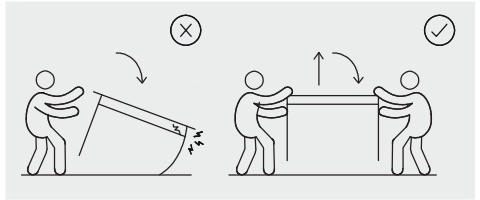

Helvine

Kave

ED01

45 min

x3

x2

x1

x1