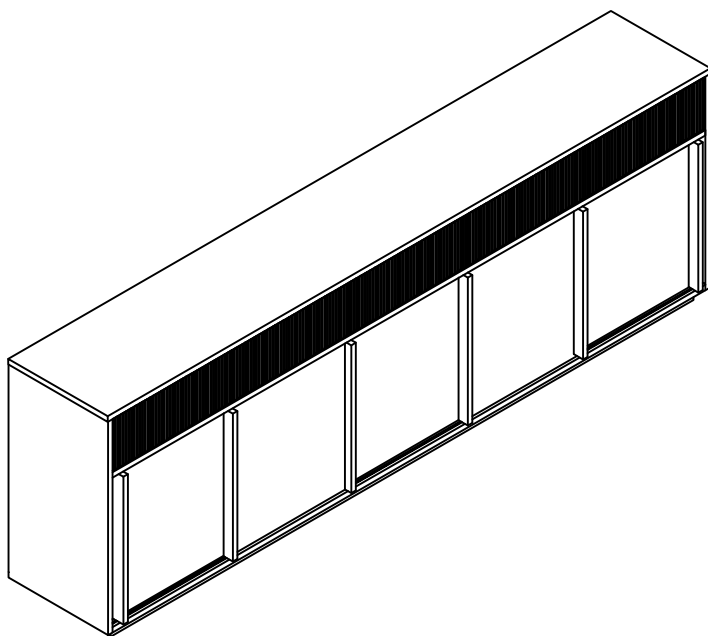

Helvine

Kave

ED01

45 min

x3

x2

x1

x1