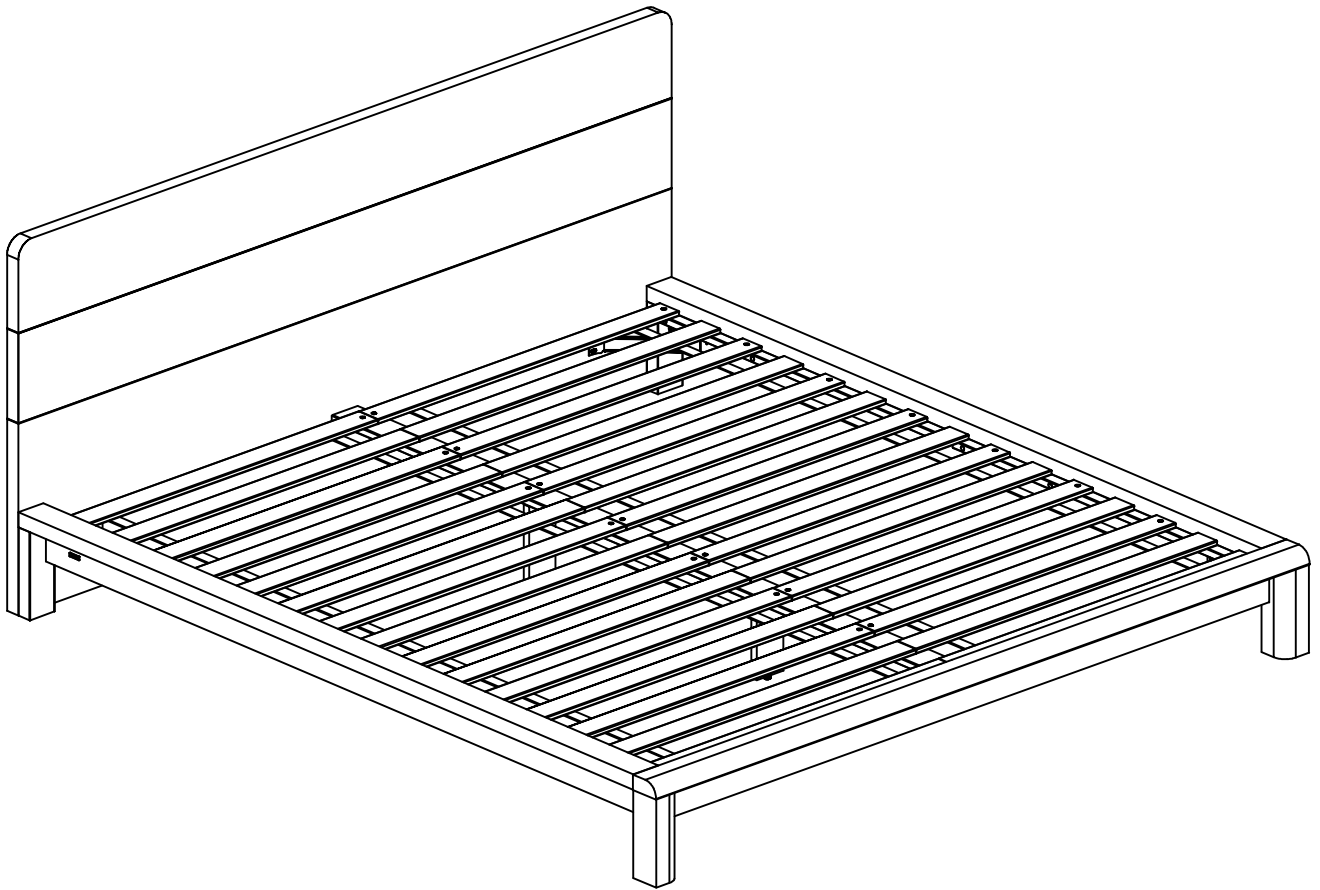

Arelida

Kave

ED01

60 min

x2

x2

x1

x1

x1

A x 8
ø7x50mm

B x 4
ø6,3x48mm

C x 32
ø4x20m

D x 4
ø6x50mm

E x 4

F x 48
ø8x30mm

G x 4
M6x45mm

H x 4

J x 4

K x 17

L x 17

M x 16
ø4x40m

N x 4

O x 4

P x 24
ø6,3x12mm

R x 2

S x 1

T x 1

U x 10
ø25mm

1

2

5

6