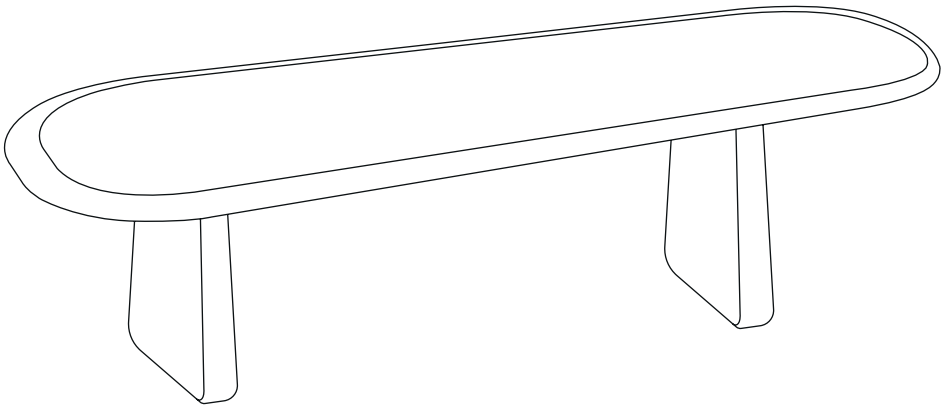

Pirita

Kave

ED02

15 min

x1

x1

A x1

B x2

C x2

D x6
M6×20mm

E x8
M6×20mm

F x1
4mm

G x8
M6×16mm

1

3

Kave