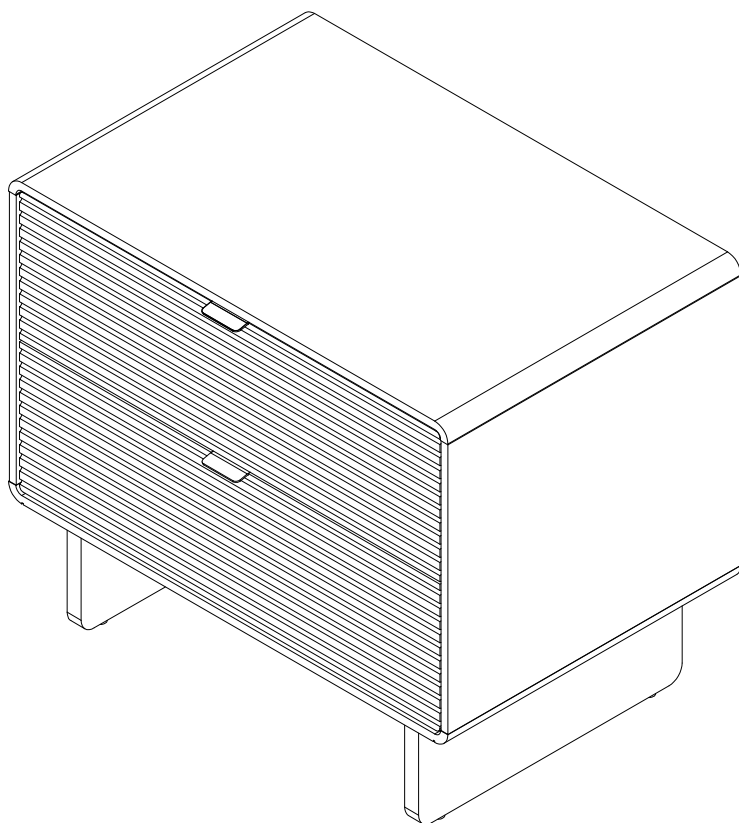

Norlen

Kave

ED01

15 min

x1

x2

x1

A x1

B x2

C x1

D x10
ø15x12mm

E x10
M6x41mm

F x2
ø8x30mm

G x4
ø3x12mm

H x2
50x35x20mm

I x4
ø15x6-M6x15