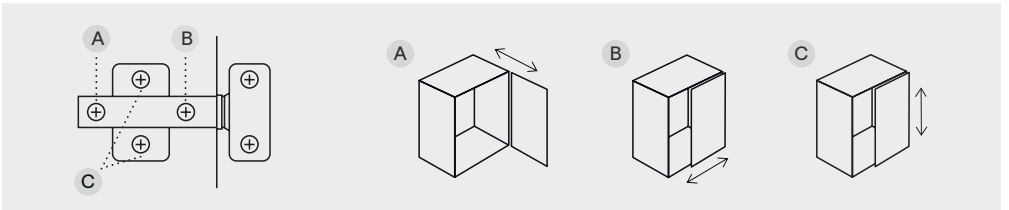

Norlen

Kave

ED01

15 min

x1

x2

x1

A x2
ø3x12

B x1
50x35x20

C x4
ø15x6-M6x15

D x4
ø3.5x16

E x4
ø8x37

F x4
ø3.5x50

G x4

H x2
250mm

1