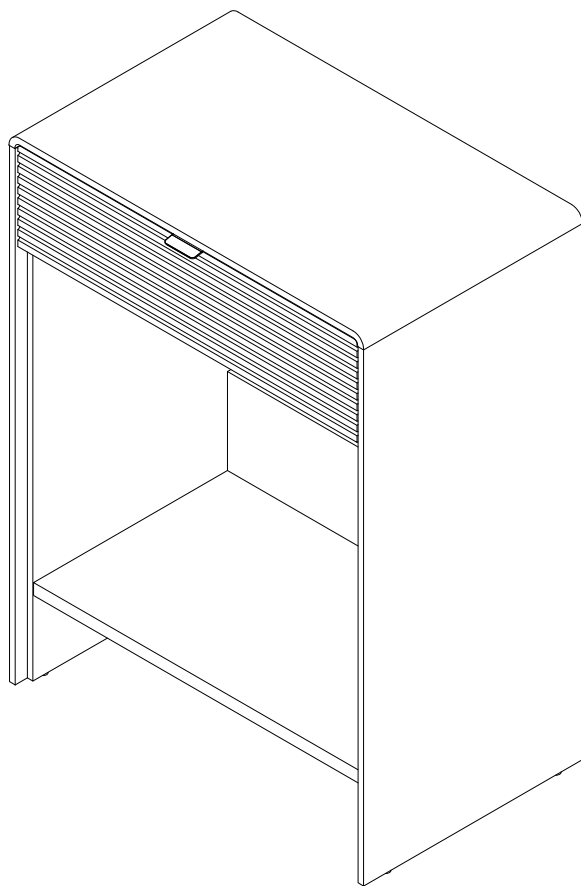

Norlen

Kave

ED01

15 min

x1

x2

x1

A x2
ø3x12

B x1
50x35x20

C x4
ø15x6-M6x15

D x4
ø3.5x16

E x4
ø8x37

F x4
ø3.5x50

G x4

H x2
250mm

1