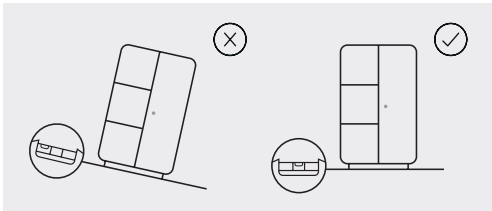

Norlen

Kave

ED01

15 min

x1

x2

x1

A x2
ø3x12

B x1
50x35x20

C x4
ø15x6-M6x15

D x4
ø3.5x16

E x4
ø8x37

F x4
ø3.5x50

G x4

H x2
250mm

1