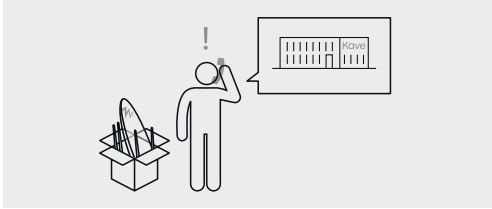

Norlen

Kave

ED01

15 min

x1

x2

x1

A x2
ø3x12

B x1
50x35x20

C x4
ø15x6-M6x15

D x4
ø3.5x16

E x4
ø8x37

F x4
ø3.5x50

G x4

H x2
250mm

1