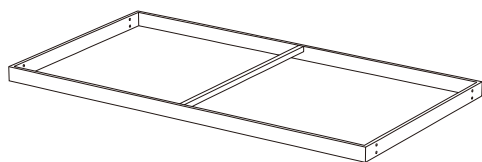

10 min

x1

x1

A x1

B x1

C x2

D x8
M8×30mm

E x8
M8x16mm

F x1