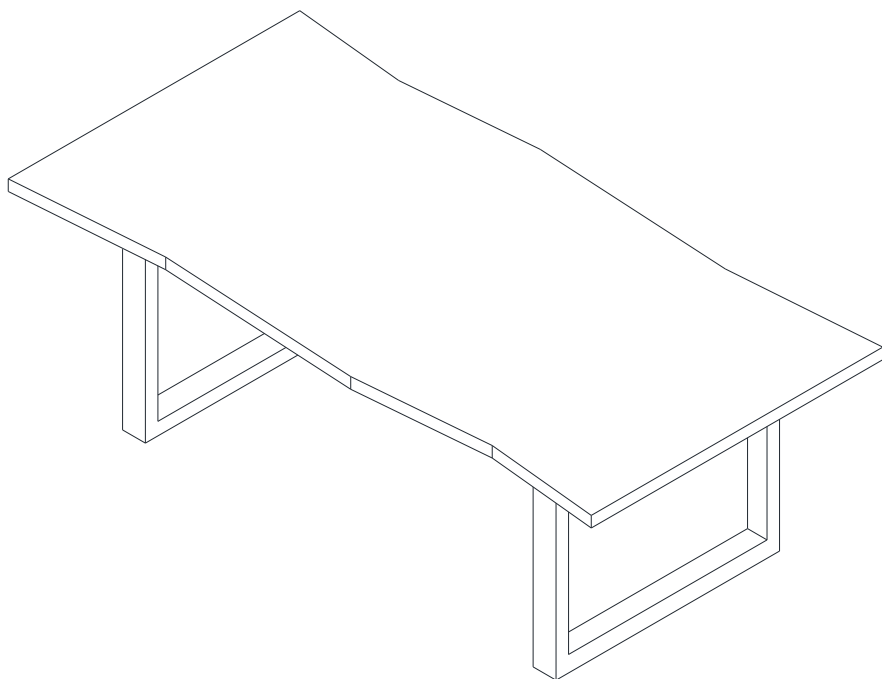

Uxue

Kave

ED01

15min

x2

x2

Ax1

Bx2

Cx16
(25x8mm)

Dx16
25x8mm

Ex1
5mm

1

3

Kave

Julia Grup Furniture Solutions S.L.

B-17616277