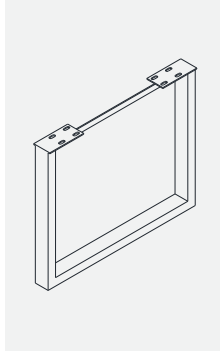

15min

x2

x2

Ax1

Bx2

Cx16
(25x8mm)

Dx16
25x8mm

Ex1
5mm