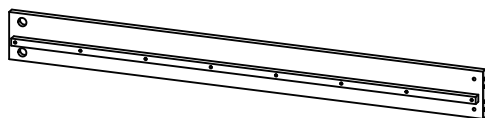

Alguema

Kave

ED01

30 min

x2

x2

x1

① x1

② x1

③ x1

④ x1

⑤ x16

Ø 3.5x25mm
Ax32

M8 x 16mm
Bx4

M8
Cx4

M5
Dx1

M8 x 90mm
Ex4

M6
Fx1

Ø 12x40mm
Gx8

Ø 12x18mm
H x4

Ø 35x20mm
I x4

M8 x 88mm
Jx4

Kx5

1