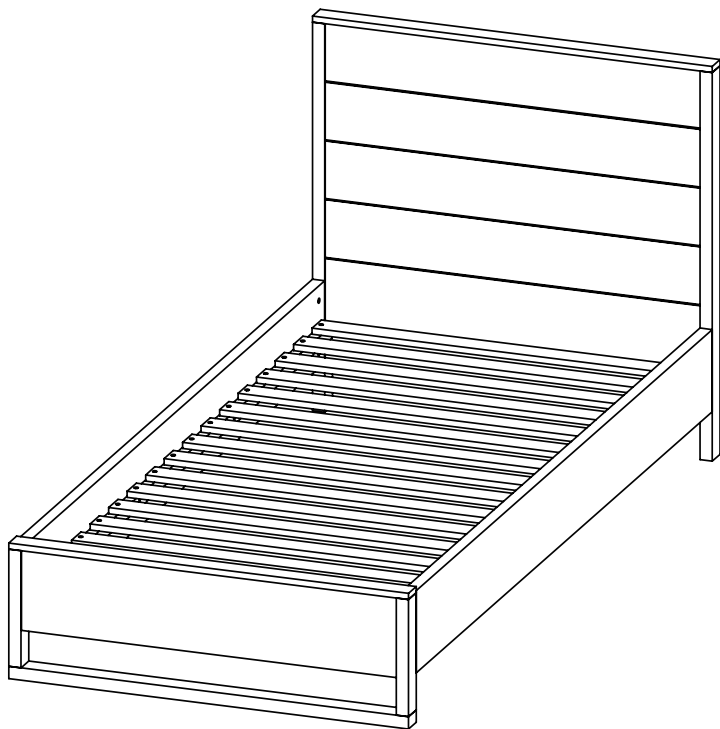

Alguema

Kave

ED01

30 min

x2

x2

x1

① x1

② x1

③ x1

④ x1

⑤ x16

Ø 3.5x25mm
Ax32

M8 x 16mm
Bx4

M8
Cx4

M5
Dx1