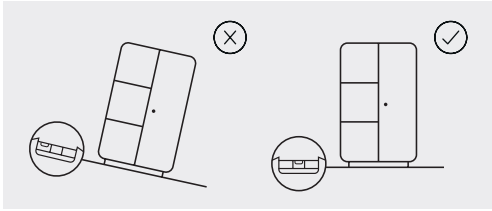

Comova

Kave

ED01

25 min

x3

x2

A x1

B x1