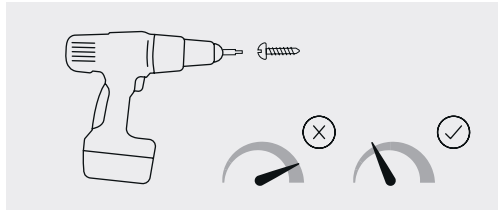

Comova

Kave

ED01

25 min

x3

x2

A x1

B x1