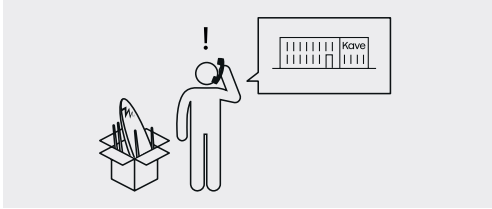

Comova

Kave

ED01

25 min

x3

x2

A x1

B x1