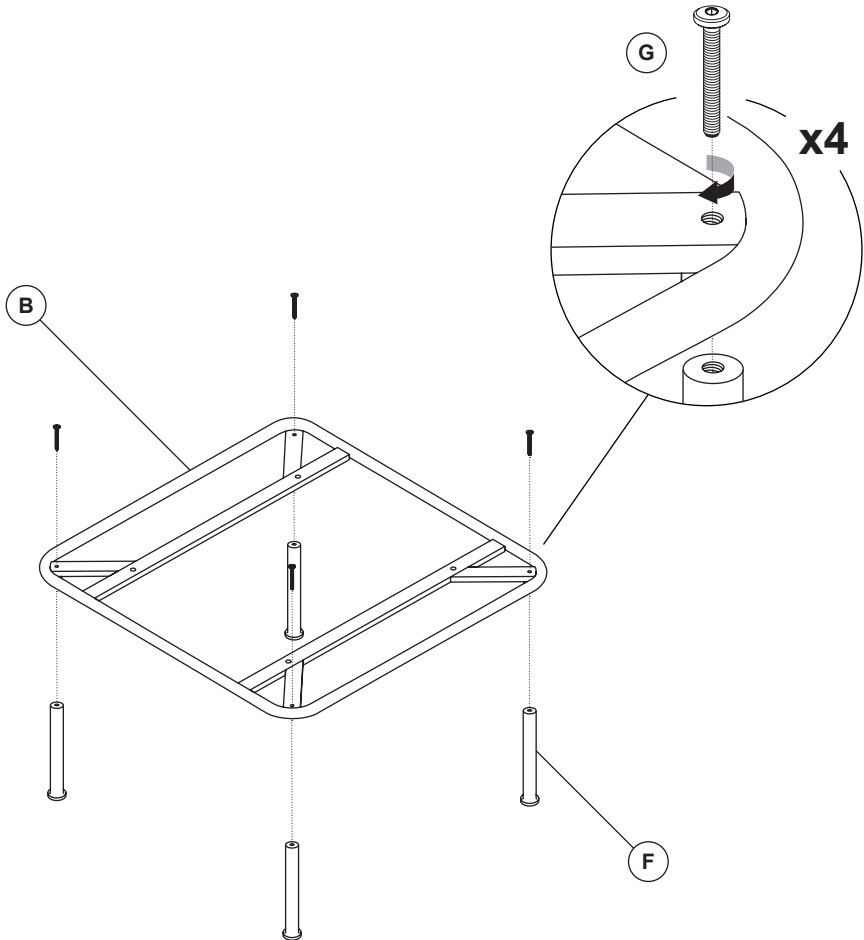

15 min

x2

x1

A x1

B x1

C x4
M8x40mm

D x4
30mm

E x1
N°4

F x4

G x4
M6x40mm

1

2

THAT'S ALL FOLKS

Share your style!

#KaveHome