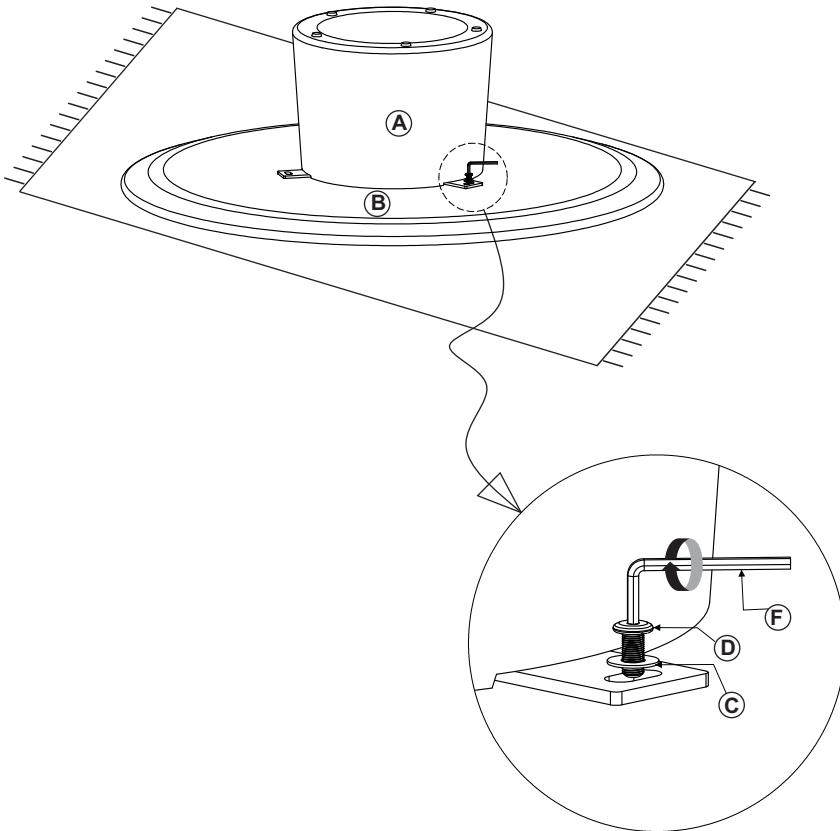

45 min

x2

x2

**A x1**

**B x1**

**C x3**  
ø19/8x1mm

**D x7**  
ø8x20mm

**E x1**

**F x1**  
4mm

1

2

3

4

**THAT'S ALL FOLKS**

Share your style!

#KaveHome