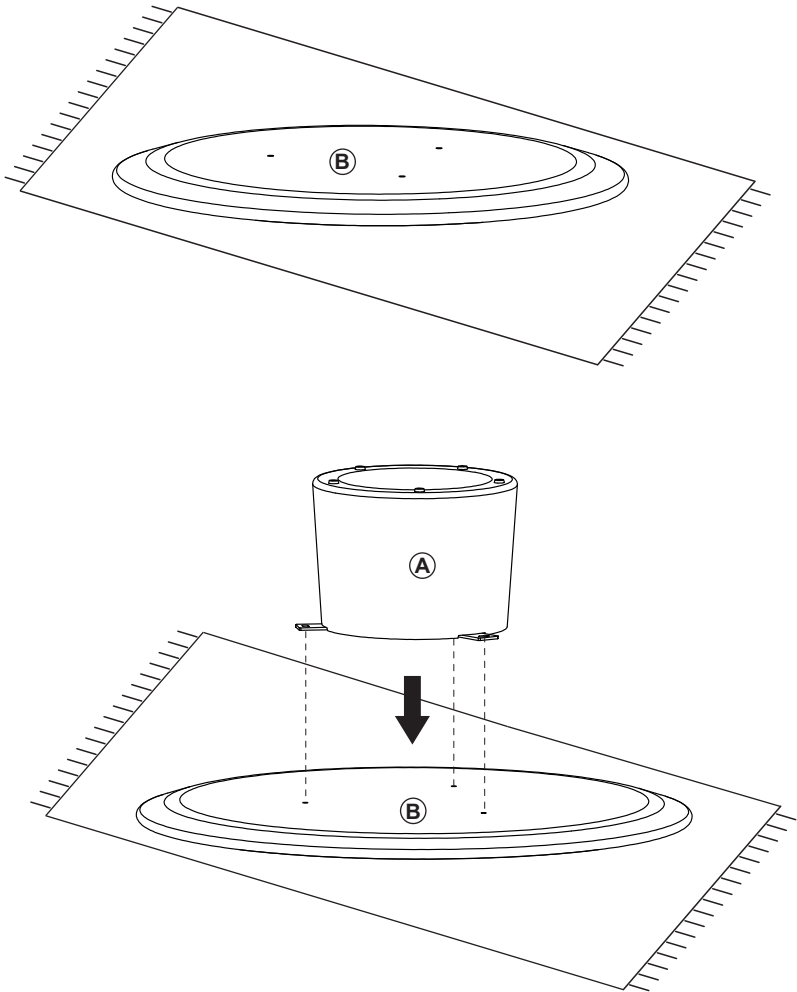

45 min

x2

x2

**A x1**

**B x1**

**C x3**  
ø19/8x1mm

**D x7**  
ø8x20mm

**E x1**

**F x1**  
4mm

1

2

3

4

**THAT'S ALL FOLKS**

Share your style!

#KaveHome