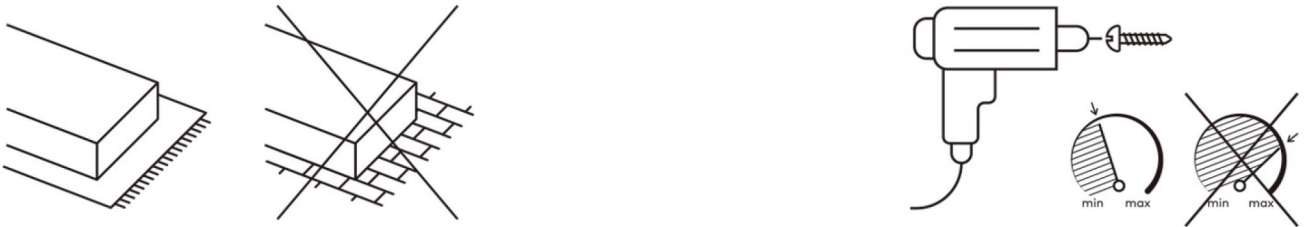

NAHIRI

45min

X2

X2

①x1 	②x1 	③x2 	④x4 	⑤x24 	⑥x12 
⑦x6 	⑧x2 	⑨x2 	⑩x1 		
Ax16 M8x30mm 	Bx4 	Cx4 	Dx22 M8x40mm 	Ex22 M8 	Fx16 
Gx16 	Hx1 	Ix1 	Jx1 	Kx1 	

①

2

3