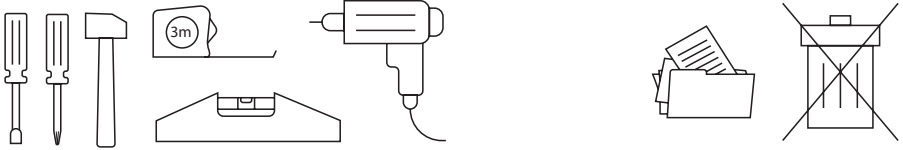

**Kave®
Home**

Indra / Isbel

20 min

x2

x2

① x1

② x4

③ x2

④ x2

Ax8 (M8x60mm)

Bx8 (M8x20mm)

Cx16 (M8)

Dx1 (M5)

Ex8 (M8x16mm)

Fx8 (M8x40mm)

Gx4 (M6x50mm)