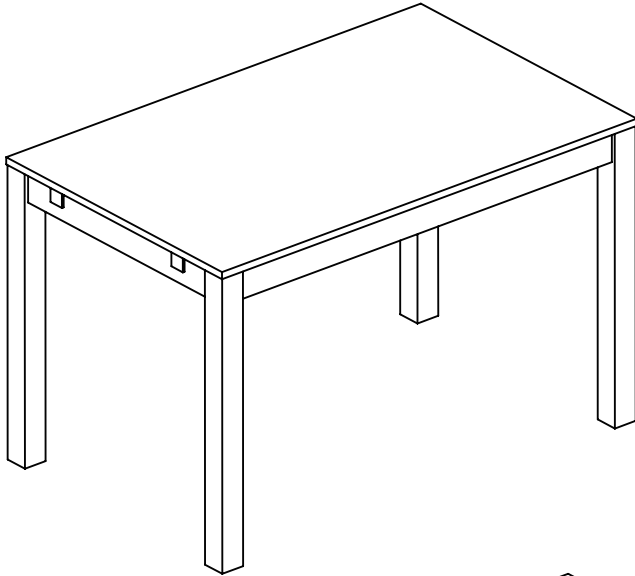

**Kave®
Home**

Indra / Isbel

20 min

x2

x2

① x1

② x4

③ x2

④ x2

Ax8 (M8x60mm)

Bx8 (M8x20mm)

Cx16 (M8)

Dx1 (M5)

Ex8 (M8x16mm)

Fx8 (M8x40mm)

Gx4 (M6x50mm)