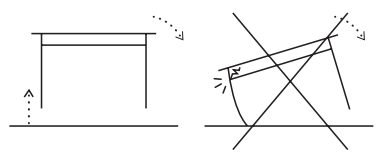

**Kave®
Home**

Indra / Isbel

20 min

x2

x2

① x1

② x4

③ x2

④ x2

Ax8 (M8x60mm)

Bx8 (M8x20mm)

Cx16 (M8)

Dx1 (M5)

Ex8 (M8x16mm)

Fx8 (M8x40mm)

Gx4 (M6x50mm)