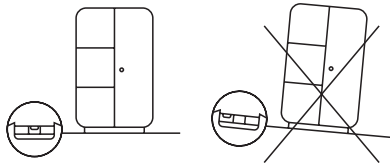

**Kave®
Home**

Indra / Isbel

20 min

x2

x2

① x1

② x4

③ x2

④ x2

Ax8 (M8x60mm)

Bx8 (M8x20mm)

Cx16 (M8)

Dx1 (M5)

Ex8 (M8x16mm)

Fx8 (M8x40mm)

Gx4 (M6x50mm)