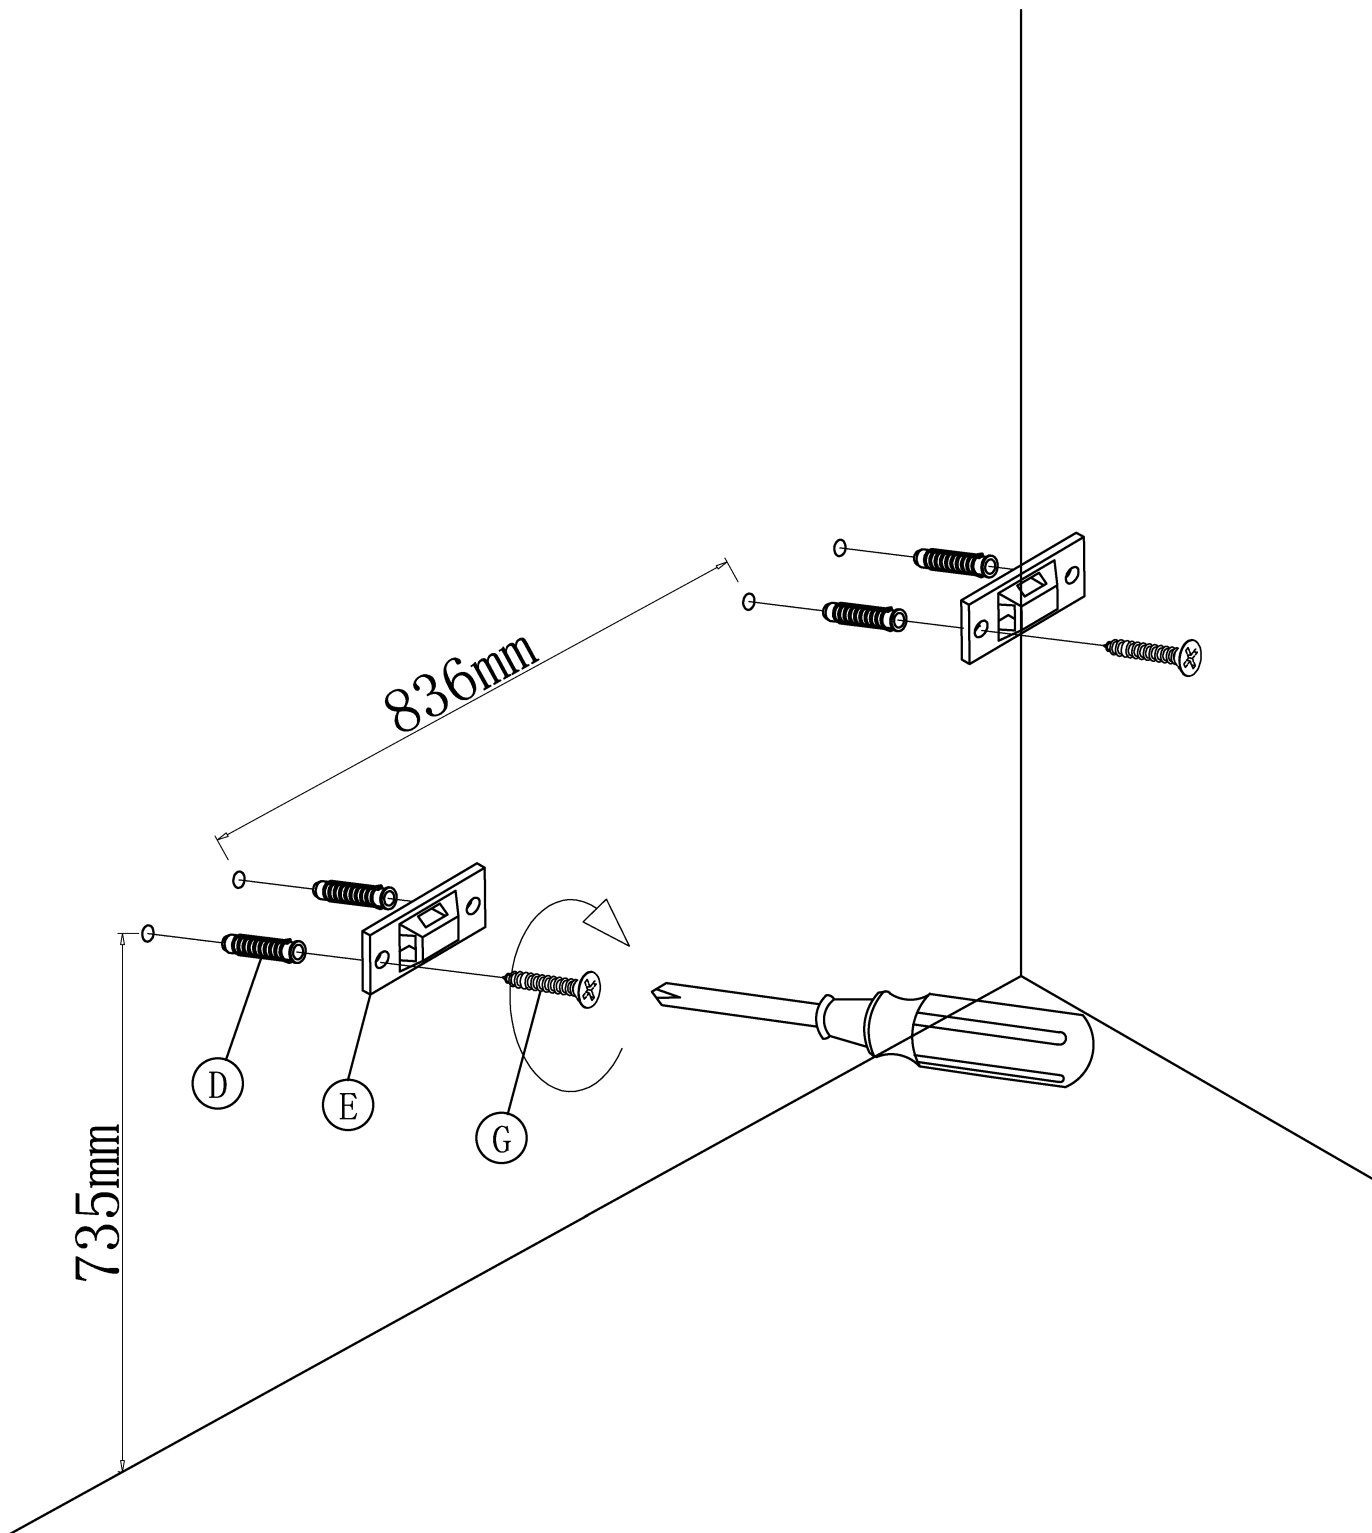

40 min

x1

x2

Ax2 (M4x12)

Bx12 (M6x16)

Cx1 (M4)

Dx4 (ø8x37)

Ex4

Fx2

Gx4 (ø3.5x50)

Hx4 (ø3.5x16)

(1)x1

(2)x1

(3)x1

(4)x1

MH008